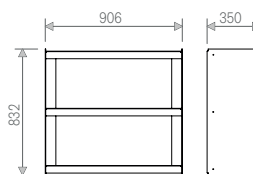

Golden
Satin

Dimensions

Wall Mount 90

Trolley

Floor Unit 90.190

Floor Unit 90.45

Floor Unit 90.86

Wall Mount 120