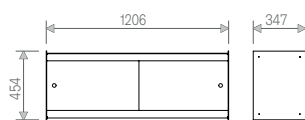

Golden
Satin

Dimensions

Wall Mount 90

Trolley

Floor Unit 90.190

Floor Unit 90.45

Floor Unit 90.86

Wall Mount 120

Mini Shelf

Floor Unit 120.45

Floor Unit 120.86

Floor Unit 120.190

Shop at: www.thisisutil.com/products/plie

email to shop@thisisutil.com
shop www.thisisutil.com/products
look at [instagram.com/this_is_util](https://www.instagram.com/this_is_util)
like [facebook.com/thisisutil](https://www.facebook.com/thisisutil)