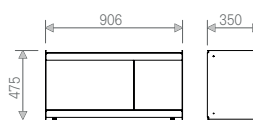

Golden
Satin

Dimensions

Wall Mount 90

Trolley

Floor Unit 90.190

Floor Unit 90.45

Floor Unit 90.86

Wall Mount 120