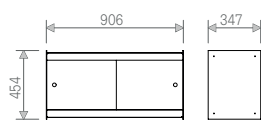

Golden
Satin

Dimensions

Wall Mount 90

Trolley

Floor Unit 90.190

Floor Unit 90.45

Floor Unit 90.86

Wall Mount 120