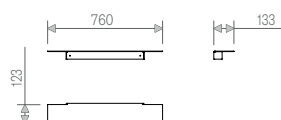

Golden
Satin

Dimensions

Wall Mount 90

Trolley

Floor Unit 90.190

Floor Unit 90.45

Floor Unit 90.86

Wall Mount 120