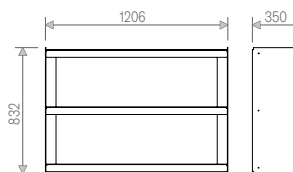

Floor Unit 120.86