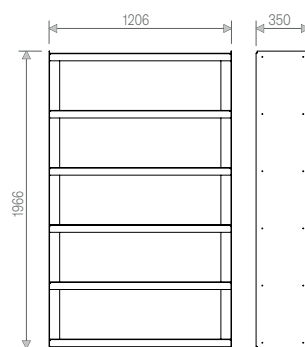

Floor Unit 90.190

Floor Unit 120.190

Shop at: www.thisisutil.com/products/plie

email to shop@thisisutil.com
shop www.thisisutil.com/products
look at [instagram.com/this_is_util](https://www.instagram.com/this_is_util)
like [facebook.com/thisisutil](https://www.facebook.com/thisisutil)

For wholesale prices and conditions please send us an email at shop@thisisutil.com.