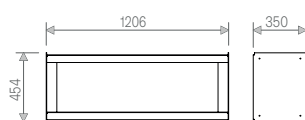

Floor Unit 120.45