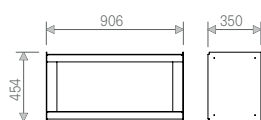

Golden
Satin

Dimensions

Wall Mount 90

Trolley

Floor Unit 90.190

Floor Unit 90.45

Floor Unit 90.86

Wall Mount 120

Mini Shelf

Floor Unit 120.45

Floor Unit 120.86

Floor Unit 120.190

Shop at: www.thisisutil.com/products/plie

email to shop@thisisutil.com
shop www.thisisutil.com/products
look at [instagram.com/this_is_util](https://www.instagram.com/this_is_util)
like [facebook.com/thisisutil](https://www.facebook.com/thisisutil)