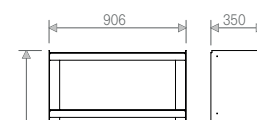

Golden
Satin

Dimensions

Wall Mount 90

Trolley

Floor Unit 90.190

Floor Unit 90.45

Floor Unit 90.86

Wall Mount 120