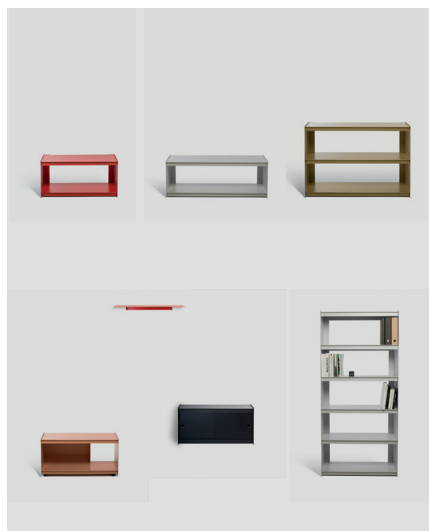

Pliè Shelving System

UTIL

Pliè is a flexible shelving system that combine elegant details that intelligently build up a range of storage solutions for your home or office using as little material as possible. The side walls and shelves are shaped of thin aluminium sheet. Its beautiful folds are carefully made to allow a smart construction of each element making it a robust piece of utilitarian furniture while adding fine points of character in every angle. The range combines self-standing and wall mounted solutions, with or without sliding doors in any colour of your choosing.

Designed by: FROM INDUSTRIAL DESIGN

Materials Powder coated aluminium

Care Instructions Clean with a dampened cloth.

Colors

Black
Matte

Light Grey
Matte

Bright Red
Matte

Pink
Matte

Golden
Satin

Dimensions

Wall Mount 90

Trolley

Floor Unit 90.190

Floor Unit 90.45

Floor Unit 90.86

Wall Mount 120