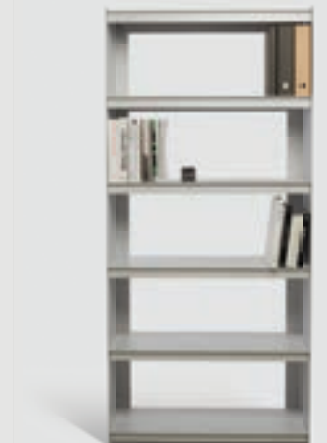

Pliè

Launching in 2018, Pliè is a flexible shelving system that combine elegant details that intelligently build up a range of storage solutions for your home or office using as little material as possible. The side walls and shelves are shaped of thin aluminium sheet. Its beautiful folds are carefully made to allow a smart construction of each element making it a robust piece of utilitarian furniture while adding fine points of character in every angle. The range combines self-standing and wall mounted solutions, with or without sliding doors in any colour of your choosing.

Lisb@20²⁰

**PORTUGAL
2020**

Pliè Shelving System

Small floor unit
35 cm x 90 cm x 45 cm

Long floor unit
35 cm x 120 cm x 45 cm

Sideboard
35 cm x 120 cm x 84 cm

Wall mount mini shelf
16 cm x 76 cm x 5 cm

Trolley
35 cm x 90 cm x 45 cm

Wall console with doors
35 cm x 90 cm x 45 cm

Standing shelves
35 cm x 90 cm x 196 cm

Material
Powder coated aluminium

Dimensions
Available for bespoke projects
Variable