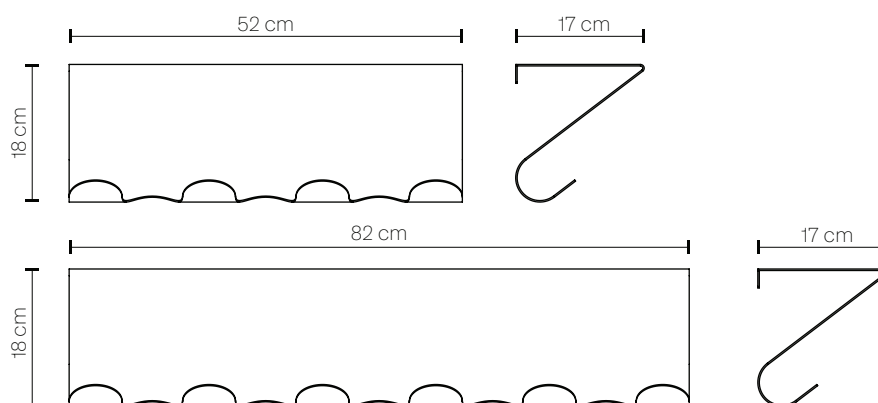

Hal is waiting for you when you arrive home. It is there to welcome you and your guests, take your jacket, keys or any post you carry. It is made of powder-coated metal sheet and while the top part functions as a high shelf, where you can leave your keys, the bottom part is there to hang your jacket or umbrella while leaving them out of sight and keeping your entrance hall clean and tidy.

Designed by: Manuel Amaral Netto

Materials Steel with texture mate powder coated

Care Instructions Clean with a damp cloth.

Dimensions 52 cm x 17 cm x 18 cm / 82 cm x 17 cm x 18 cm
Available in 2 sizes: 52 cm long with 4 hooks and 82 cm long and 6 hooks.